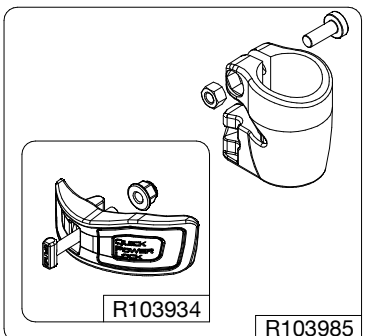

Manfrotto
Imagine More

ART. : MT190CXPRO3
ART. : MT190CXPRO3CN

Tool (TORX T25) included in :

- Spare part R103901
- Spare part R103902
- Spare part R1039M85
- Spare part R1039M86

BOX
RI1039182 box for MT190CXPRO3
RI103918201 box for MT190CXPRO3CN

R1034,313
(TUBE WITHOUT LABELS)

R1034,313L for MT190CXPRO3
R1034,313LCN for MT190CXPRO3CN
(TUBE WITH LABELS)

R1034,207

R1034,106

R190,427

R103945

R190,526
set of n°3 pcs