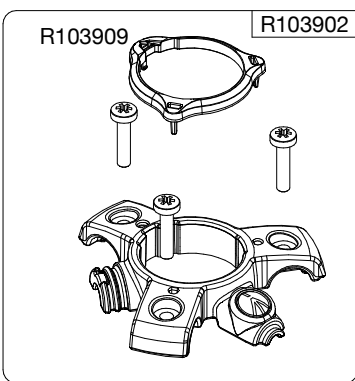

Manfrotto
Imagine More

ART. : MT190CXPRO3
ART. : MT190CXPRO3CN

Tool (TORX T25) included in :

- Spare part R103901
- Spare part R103902
- Spare part R1039M85
- Spare part R1039M86

BOX
RI1039182 box for MT190CXPRO3
RI103918201 box for MT190CXPRO3CN

R1034,313
(TUBE WITHOUT LABELS)

R1034,313L for MT190CXPRO3
R1034,313LCN for MT190CXPRO3CN
(TUBE WITH LABELS)

R1034,207

R1034,106

R190,427

R103945

R190,526
set of n°3 pcs