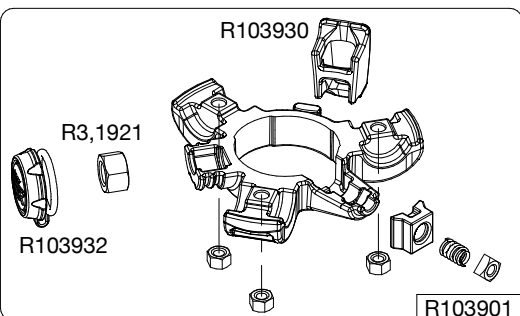

Manfrotto
Imagine More

ART. : MT190CXPRO3
ART. : MT190CXPRO3CN

Tool (TORX T25) included in :

- Spare part R103901
- Spare part R103902
- Spare part R1039M85
- Spare part R1039M86

BOX
RI1039182 box for MT190CXPRO3
RI103918201 box for MT190CXPRO3CN

R1034,313
(TUBE WITHOUT LABELS)

R1034,313L for MT190CXPRO3
R1034,313LCN for MT190CXPRO3CN
(TUBE WITH LABELS)

R1034,207

R1034,106

R190,427

R103945

R190,526
set of n°3 pcs