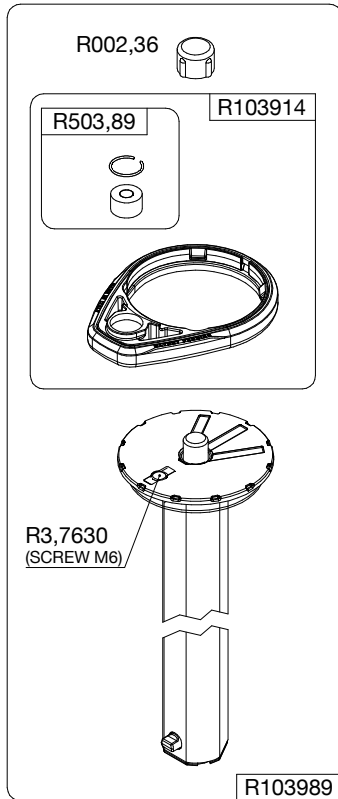

Manfrotto
Imagine More

ART. : MT190CXPRO3
ART. : MT190CXPRO3CN

Tool (TORX T25) included in :

- Spare part R103901
- Spare part R103902
- Spare part R1039M85
- Spare part R1039M86

BOX
RI1039182 box for MT190CXPRO3
RI103918201 box for MT190CXPRO3CN

R1034,313
(TUBE WITHOUT LABELS)

R1034,313L for MT190CXPRO3
R1034,313LCN for MT190CXPRO3CN
(TUBE WITH LABELS)

R1034,207

R1034,106

R190,427

R103945

R190,526
set of n°3 pcs