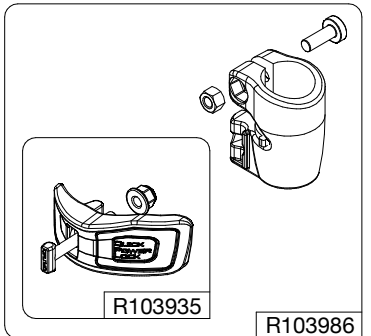

Manfrotto
Imagine More

ART. : MT190CXPRO3
ART. : MT190CXPRO3CN

Tool (TORX T25) included in :

- Spare part R103901
- Spare part R103902
- Spare part R1039M85
- Spare part R1039M86

BOX
RI1039182 box for MT190CXPRO3
RI103918201 box for MT190CXPRO3CN

R1034,313
(TUBE WITHOUT LABELS)

R1034,313L for MT190CXPRO3
R1034,313LCN for MT190CXPRO3CN
(TUBE WITH LABELS)

R1034,207

R1034,106

R190,427

R103945

R190,526
set of n°3 pcs