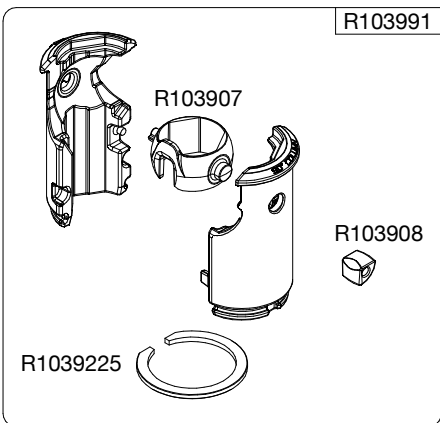

Manfrotto
Imagine More

ART. : MT190CXPRO3
ART. : MT190CXPRO3CN

Tool (TORX T25) included in :

- Spare part R103901
- Spare part R103902
- Spare part R1039M85
- Spare part R1039M86

BOX
RI1039182 box for MT190CXPRO3
RI103918201 box for MT190CXPRO3CN

R1034,313
(TUBE WITHOUT LABELS)

R1034,313L for MT190CXPRO3
R1034,313LCN for MT190CXPRO3CN
(TUBE WITH LABELS)

R1034,207

R1034,106

R190,427

R103945

R190,526
set of n°3 pcs