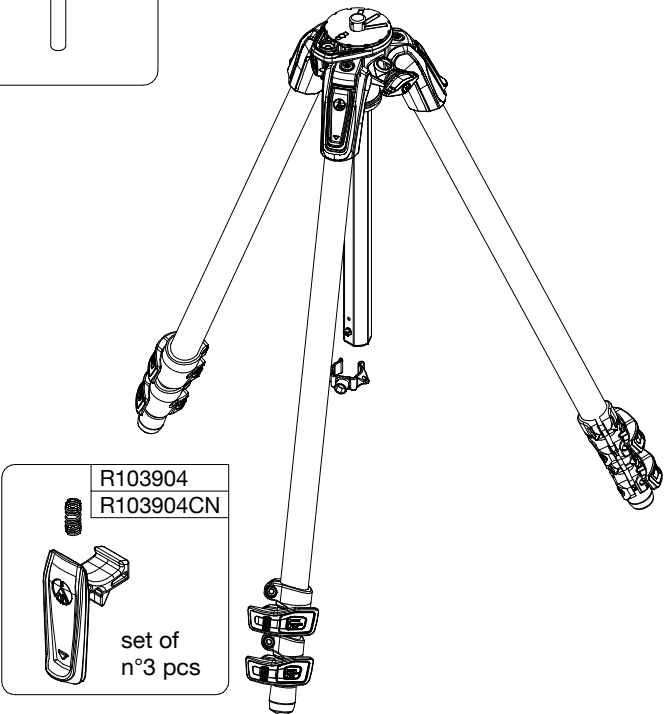

Manfrotto
Imagine More

ART. : MT190CXPRO3
ART. : MT190CXPRO3CN

Tool (TORX T25) included in :

- Spare part R103901
- Spare part R103902
- Spare part R1039M85
- Spare part R1039M86

BOX
RI1039182 box for MT190CXPRO3
RI103918201 box for MT190CXPRO3CN

R1034,313
(TUBE WITHOUT LABELS)

R1034,313L for MT190CXPRO3
R1034,313LCN for MT190CXPRO3CN
(TUBE WITH LABELS)

R1034,207

R1034,106

R190,427

R103945

R190,526
set of n°3 pcs